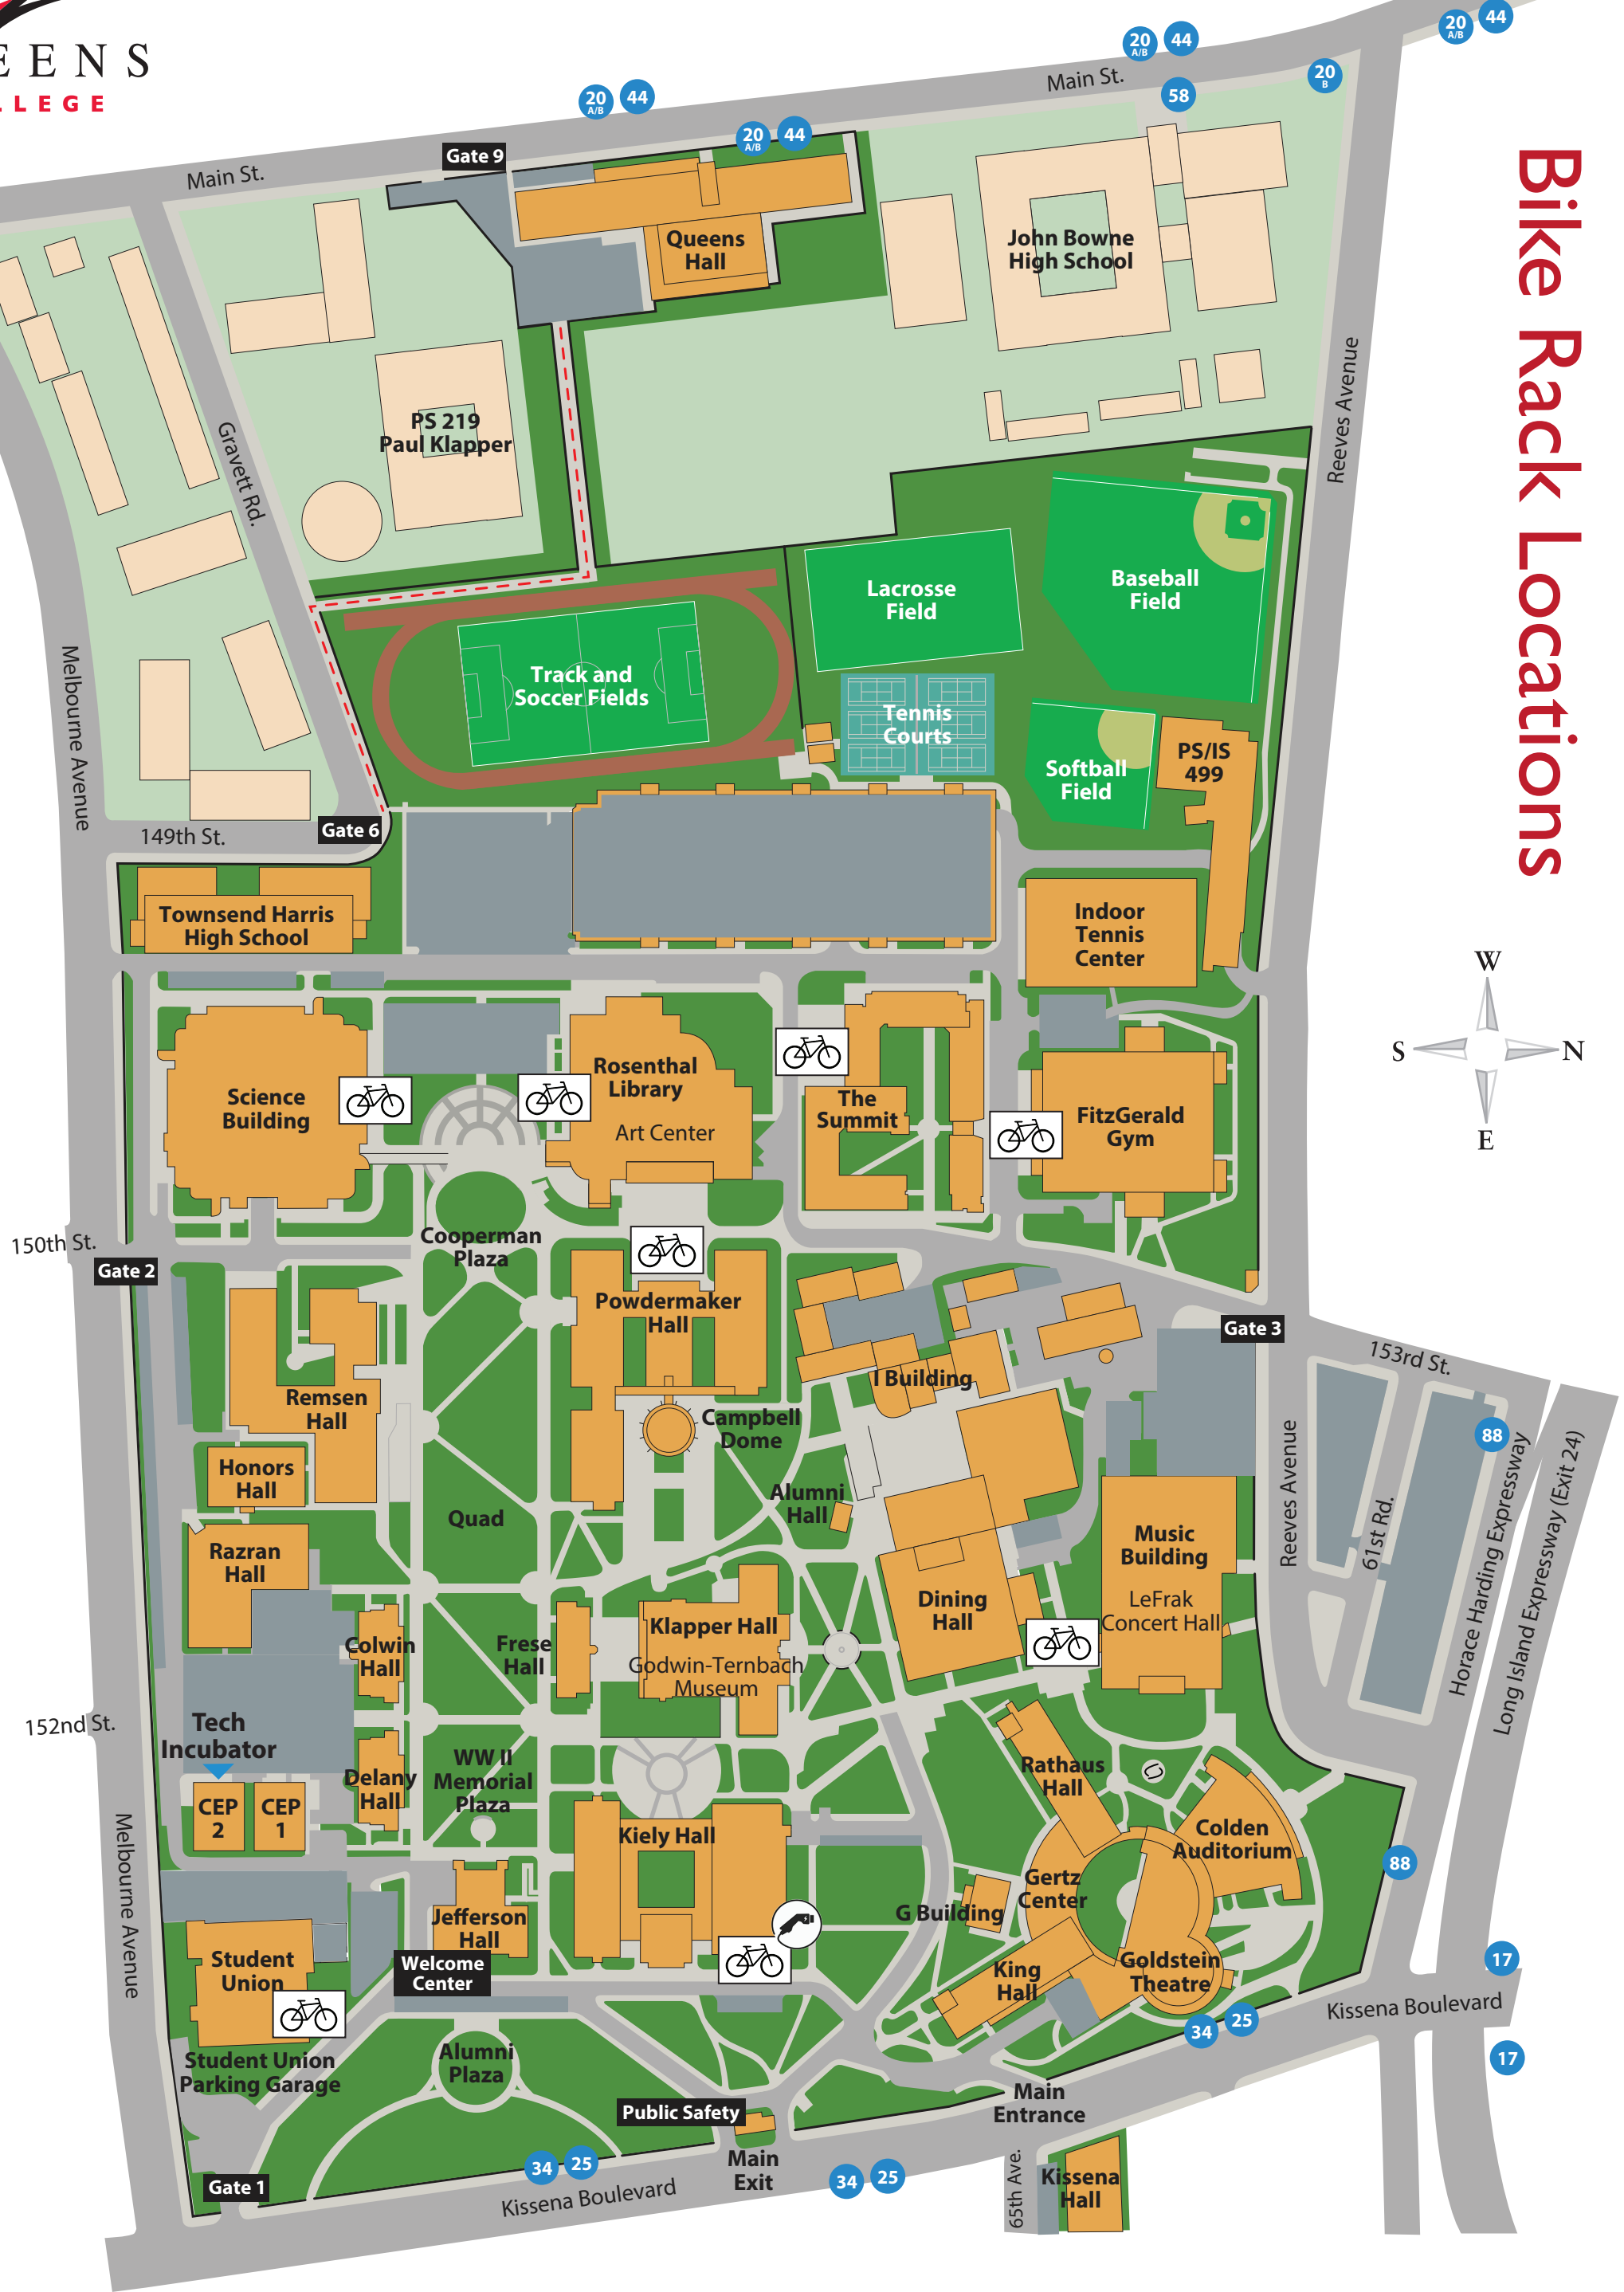

Bike Rack Locations

Building Abbreviations		FitzGerald Gym	FG	Kiely Hall	KY	Rathaus Hall	RA
Alumni Hall	AE	Frese Hall	FH	King Hall	KG	Razran Hall	RZ
Campbell Dome	DM	G Building	GB	Kissena Hall	KS	Remsen Hall	RE
Colden Auditorium	CA	Gertz Center	GC	Klapper Hall	KP	Rosenthal Library	RO
Colwin Hall	CH	Goldstein Theatre	GT	Music Building	MU	Science Building	SB
Delany Hall	DY	Honors Hall	HH	Powdermaker Hall	PH	Student Union	SU
Dining Hall	DH	I Building	IB	Professional Studies	CEPI	Tech Incubator	CEP2
		Jefferson Hall	JH	Queens Hall	QH	The Summit	

Key

- QC Boundary
- ◆ Parking Lots
- Bus Routes
- Buildings
- Off Campus
- Sidewalks
- Bike Racks
- Grassy Areas
- Roadways
- Athletics Fields
- Parking Areas
- Designated Charging Location