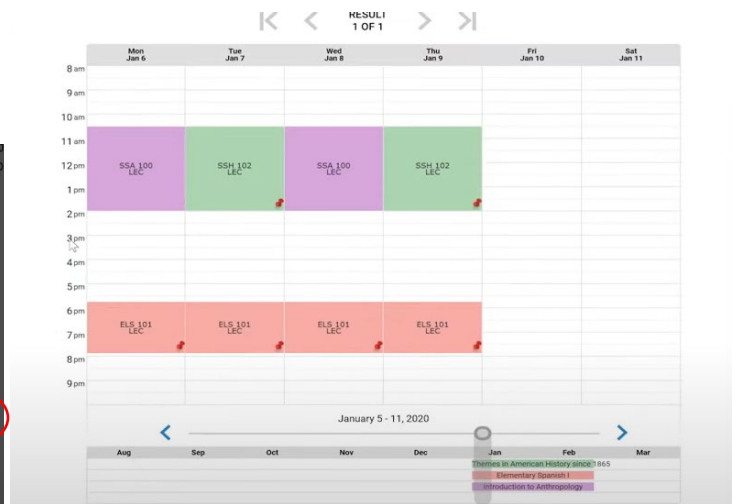

SSH 102	THEMES IN AMERICAN HISTORY SINCE 1865 LaGuardia Community College Stay enrolled in LEC 7855	Enrolled	🗑️	⌵
ELS 101	ELEMENTARY SPANISH I LaGuardia Community College Stay enrolled in LEC 8110	Enrolled	🗑️	⌵
HSS 101	INTRODUCTION TO HUMAN SERVICES LaGuardia Community College Try all classes (4)	Enrolled	🗑️	⌵
SSH 102	SSA 100 Introduction to Anthropology		🗑️	⌵

Click on the recycle bin icon next to the class you want to swap

Select Course...
Class Number, Title, Instructor... Advanced Search

Import my: **DEGREE PLAN** DEGREEWORKS AUDIT

- SSH 102** THEMES IN AMERICAN HISTORY SINCE 1865
LaGuardia Community College Enrolled
Stay enrolled in LEC 7855
- ELS 101** ELEMENTARY SPANISH I Enrolled
LaGuardia Community College
Stay enrolled in LEC 8110
- HSS 101** INTRODUCTION TO HUMAN SERVICES
LaGuardia Community College Enrolled
Try all classes (4)
- SSA 100** INTRODUCTION TO ANTHROPOLOGY
LaGuardia Community College
Try all classes (2)

The Notice will appear. Select "plan to drop". Schedule Builder then updates the schedule.

Notice

What would you like to do?

Note: If you wish to try swapping this for a different course without the risk of losing the seat you already have, plan to drop it and select one new course. When you get the schedule, it will swap you from this to the new class.

Speed up and Save!

To officially swap classes, select “get this schedule”

The screenshot shows a registration interface. On the left, there is a list of courses with checkboxes and 'Enrolled' status. On the right, a calendar grid shows the schedule for January 5-11, 2020. The 'GET THIS SCHEDULE' button is circled in red.