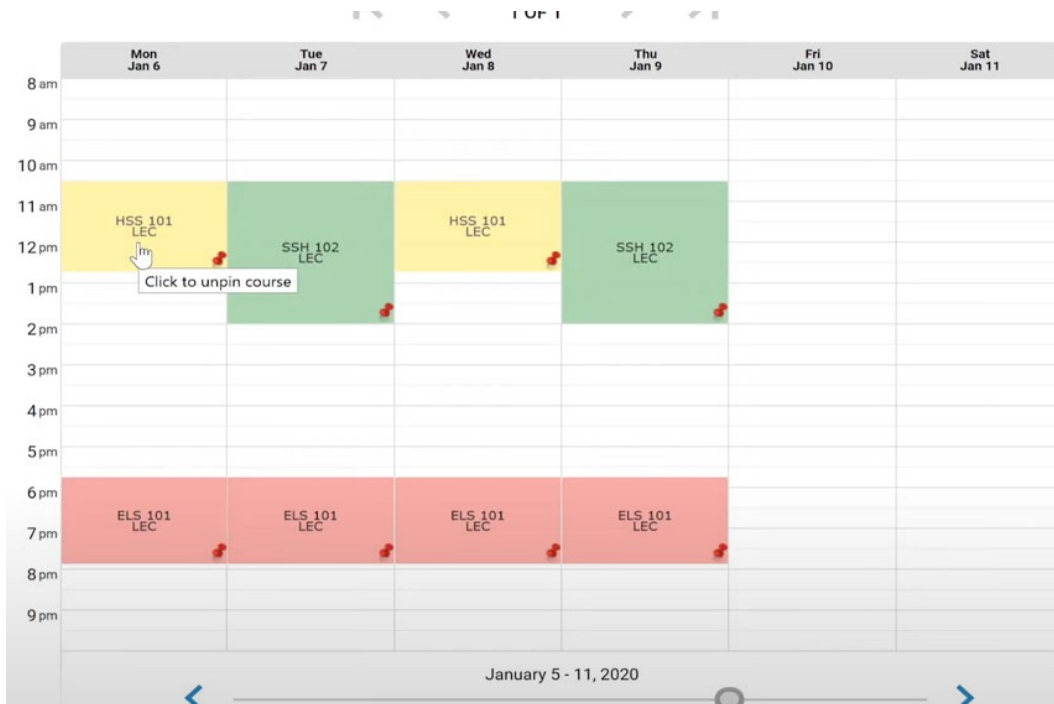

Swapping Classes in Schedule Builder

full video available here: <https://www.youtube.com/watch?v=9q6OgggRDzc>

Do not access CUNYFirst using a mobile app. Ensure pop up blockers are disabled

Log into your CUNYFirst account (www.cunyfirst.cuny.edu)

Select schedule builder

On the calendar schedule view, unpin the class you wish to swap from the calendar, by selecting the class.

Search for the new class you want.

Instruction Modes: All

Select Course...
Class Number, Title, Instructor... Advanced Search