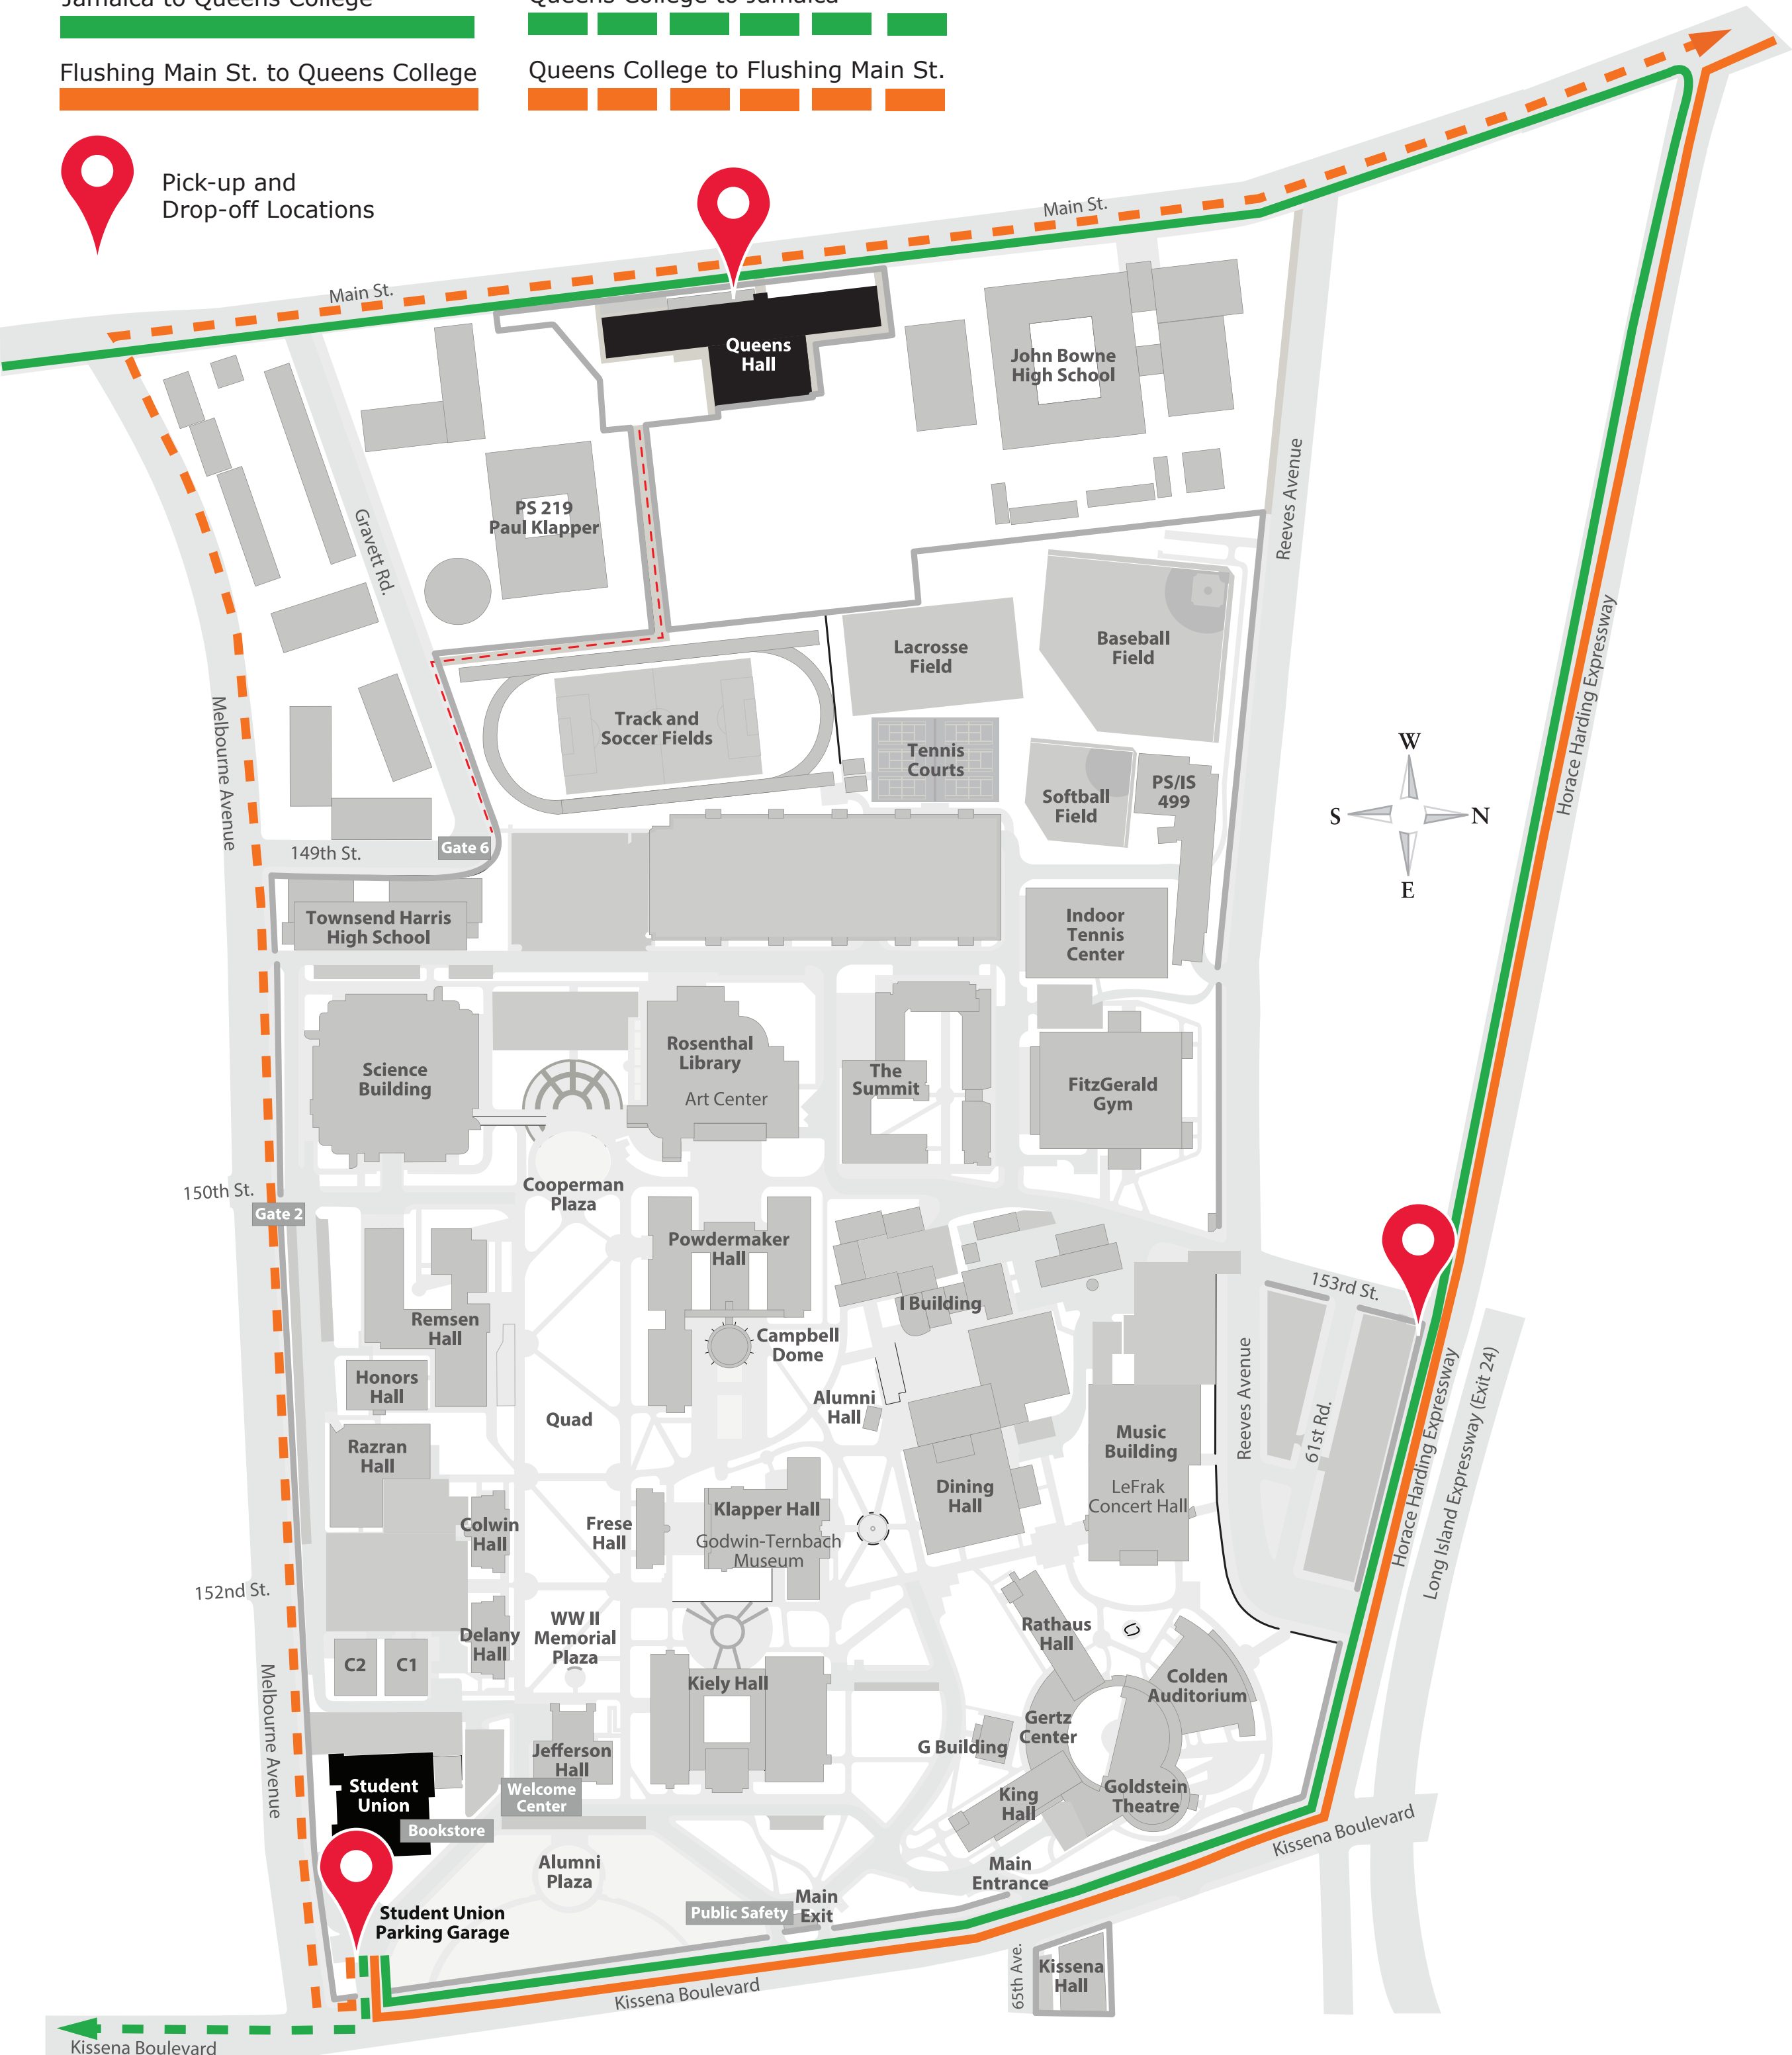

Jamaica to Queens College

Queens College to Jamaica

Flushing Main St. to Queens College

Queens College to Flushing Main St.

Pick-up and Drop-off Locations

Student Union Parking Garage

Horace Harding Expressway (Exit 24)

Kissena Boulevard